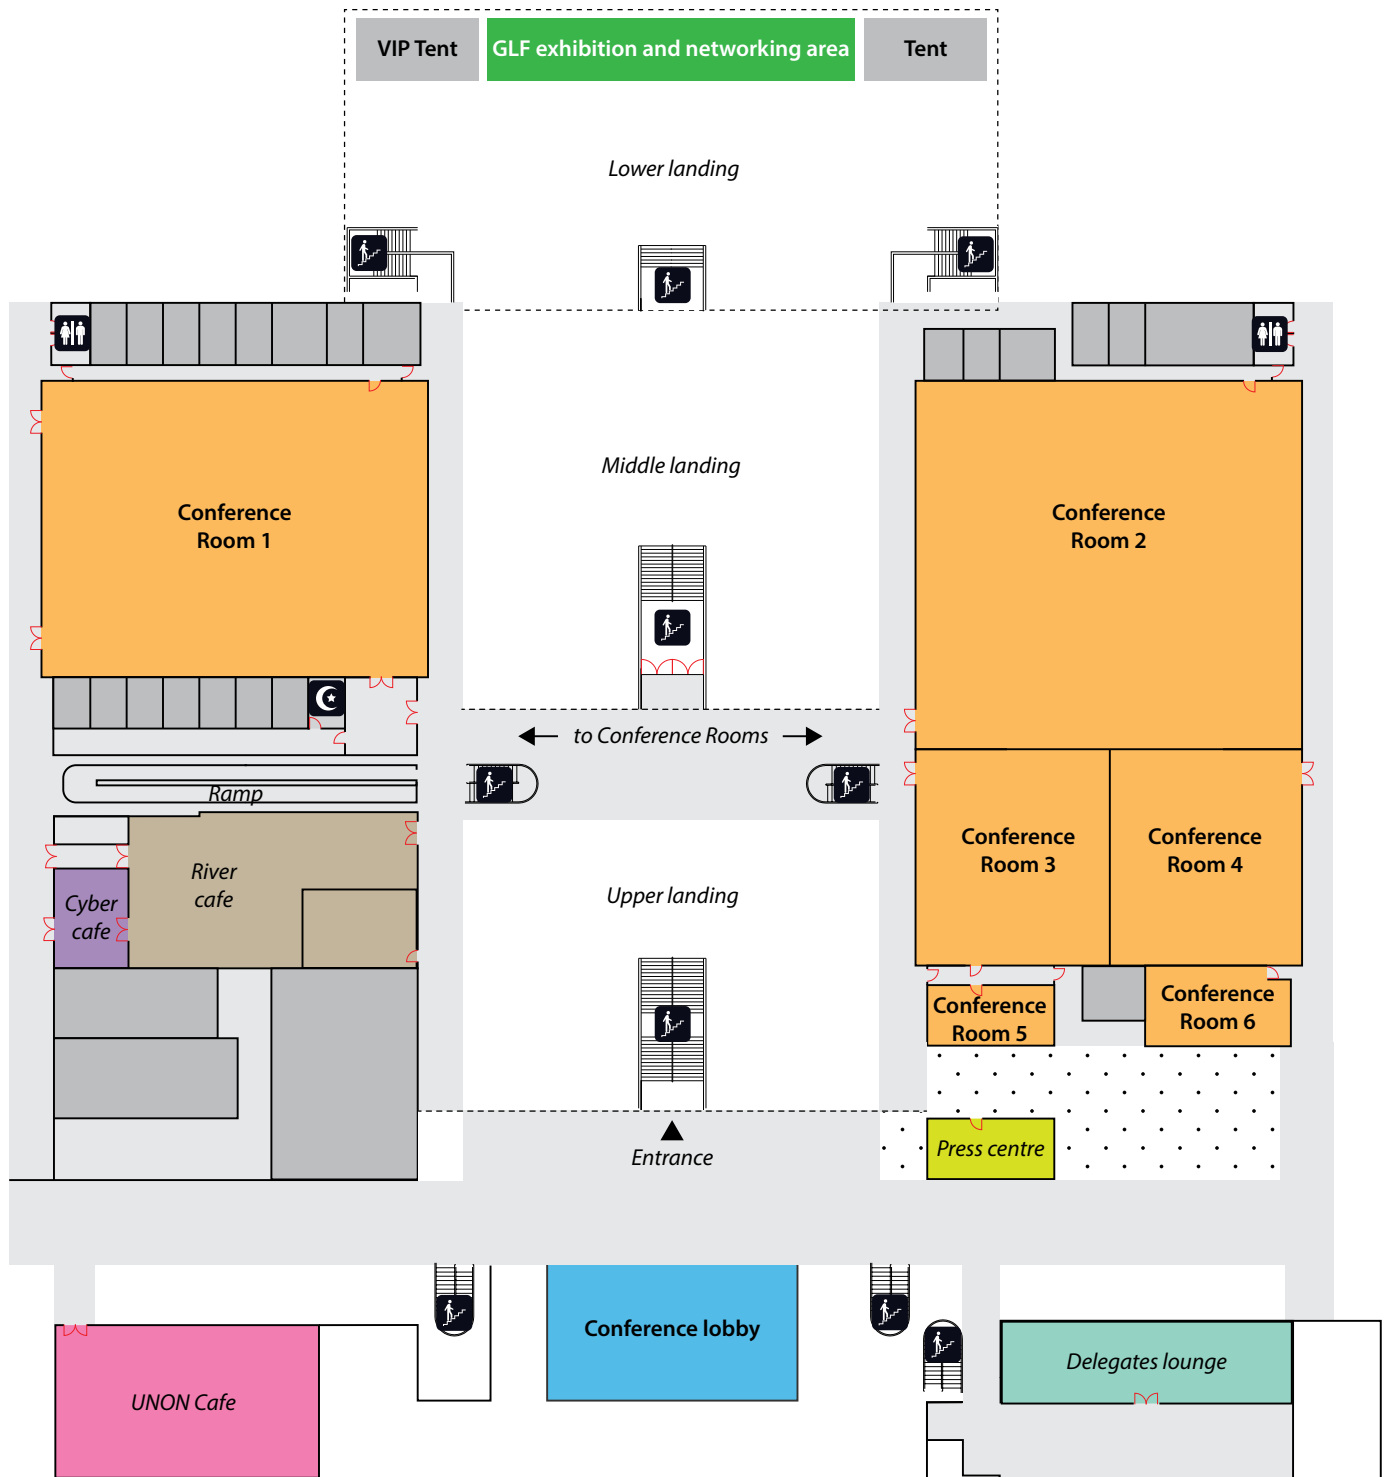

Venue map

Legend

-  Stairs
-  Toilet
-  Pray room
-  Parallel session area (Discussion forum)

Exhibitors

- 1 Aalamaram
- 2 Vi Agroforestry
- 3 IDH, the sustainable trade initiative
- 4 WWF Germany
- 5 CIFOR
- 6 ICRAF
- 7 UN Environment
- 8 The World Bank